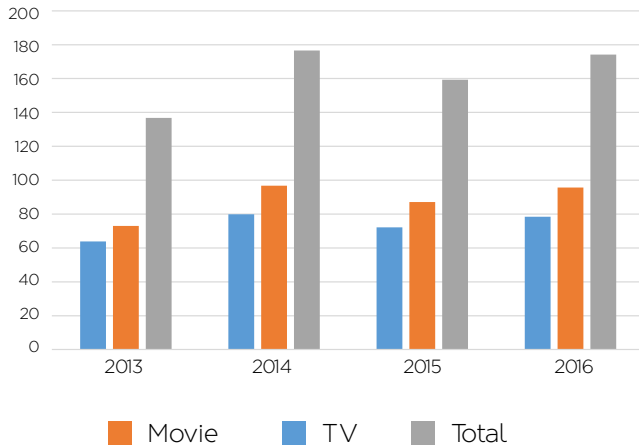

# Indonesia's Piracy Landscape

**174 million** = total number of BitTorrent movie and TV downloads in 2016

Annual BitTorrent Movie & TV Download in millions

MovieLabs data

**83.95%** = percentage of high-risk advertisements (sex industry, gambling, malware, downloads, scams) appearing on pirate websites

Breakdown

- Gambling
- Scams
- Sex
- Malware
- Download

How Risky Are Piracy Websites For Indonesians? The Role of Search, Dr. Paul A. Watters, Massey University, July 2014

In Indonesia, page views at pirated sites are **8.92 times higher** than those at legitimate sites

Total page views for top 5 Legitimate Sites: 33,745,387

| WEBSITE      | GLOBAL ALEXA | TOTAL PAGE VIEWS | LOCAL ALEXA | LOCAL PAGE VIEWS |
|--------------|--------------|------------------|-------------|------------------|
| viva.co.id   | 871          | 32,162,962       | 28          | 29,866,527       |
| sctv.co.id   | 46,889       | 1,728,051        | 911         | 1,462,450        |
| rcti.tv      | 78,915       | 1,534,879        | 1,079       | 1,387,530        |
| indosiar.com | 78,312       | 1,100,293        | 1,752       | 927,327          |
| mnctv.com    | 487,243      | 112,862          | 8,439       | 101,554          |

Custom analysis of Alexa data (April 2017)

**87%** of all page views at pirate sites are at host sites, i.e. cyberlockers (53%) and link sites (34%), on average in 2016

Piracy traffic by category

\*The count of pageviews is the total number of times the pages of a website were viewed or refreshed within the selected time period. Page views per million indicates what fraction of all the page views by Alexa Toolbar users go to a particular site.