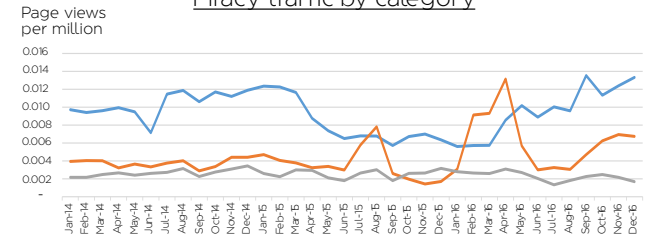

Total page views for top 5 Legitimate Sites: 33,745,387

| WEBSITE      | GLOBAL ALEXA | TOTAL PAGE VIEWS | LOCAL ALEXA | LOCAL PAGE VIEWS |
|--------------|--------------|------------------|-------------|------------------|
| viva.co.id   | 871          | 32,162,962       | 28          | 29,866,527       |
| sctv.co.id   | 46,889       | 1,728,051        | 911         | 1,462,450        |
| rcti.tv      | 78,915       | 1,534,879        | 1,079       | 1,387,530        |
| indosiar.com | 78,312       | 1,100,293        | 1,752       | 927,327          |
| mnctv.com    | 487,243      | 112,862          | 8,439       | 101,554          |

Custom analysis of Alexa data (April 2017)

**87%** of all page views at pirate sites are at host sites, i.e. cyberlockers (53%) and link sites (34%), on average in 2016

Piracy traffic by category

\*The count of pageviews is the total number of times the pages of a website were viewed or refreshed within the selected time period. Page views per million indicates what fraction of all the page views by Alexa Toolbar users go to a particular site.