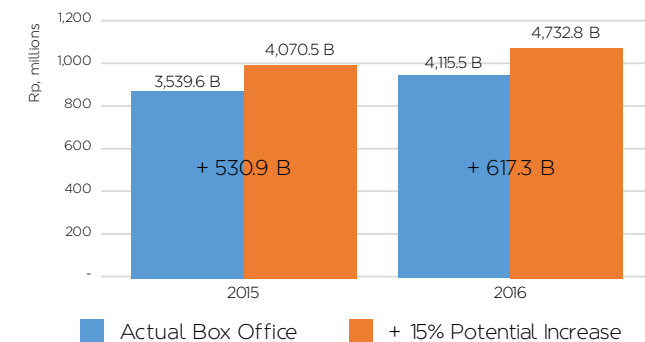

Custom analysis of Alexa data (April 2017)

**87%** of all page views at pirate sites are at host sites, i.e. cyberlockers (53%) and link sites (34%), on average in 2016

Piracy traffic by category

\*The count of pageviews is the total number of times the pages of a website were viewed or refreshed within the selected time period. Page views per million indicates what fraction of all the page views by Alexa Toolbar users go to a particular site.

Custom analysis of Alexa data

**15% increase** in box office if piracy is completely stamped out

"The Dual Impact of Movie Piracy on Box-Office Revenue: Cannibalization and Promotion", Carnegie Mellon University, February 2016