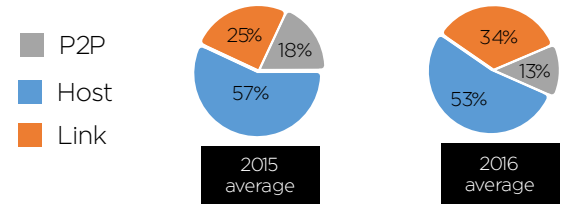

Custom analysis of Alexa data (April 2017)

**87%** of all page views at pirate sites are at host sites, i.e. cyberlockers (53%) and link sites (34%), on average in 2016

Piracy traffic by category

\*The count of pageviews is the total number of times the pages of a website were viewed or refreshed within the selected time period. Page views per million indicates what fraction of all the page views by Alexa Toolbar users go to a particular site.