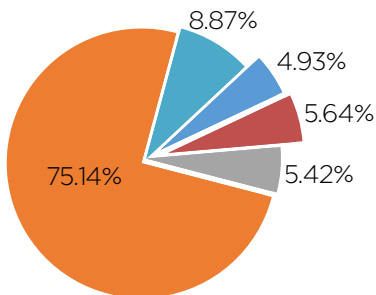

# Indonesia's Piracy Landscape

**174 million** = total number of BitTorrent movie and TV downloads in 2016

Annual BitTorrent Movie & TV Download in millions

MovieLabs data

**83.95%** = percentage of high-risk advertisements (sex industry, gambling, malware, downloads, scams) appearing on pirate websites

Breakdown

- Gambling
- Scams
- Sex
- Malware
- Download

How Risky Are Piracy Websites For Indonesians? The Role of Search, Dr. Paul A. Watters, Massey University, July 2014

In Indonesia, page views at pirated sites are **8.92 times higher** than those at legitimate sites

Total page views for top 5 Legitimate Sites: 33,745,387

| WEBSITE      | GLOBAL ALEXA | TOTAL PAGE VIEWS | LOCAL ALEXA | LOCAL PAGE VIEWS |
|--------------|--------------|------------------|-------------|------------------|
| viva.co.id   | 871          | 32,162,962       | 28          | 29,866,527       |
| sctv.co.id   | 46,889       | 1,728,051        | 911         | 1,462,450        |
| rcti.tv      | 78,915       | 1,534,879        | 1,079       | 1,387,530        |
| indosiar.com | 78,312       | 1,100,293        | 1,752       | 927,327          |
| mnctv.com    | 487,243      | 112,862          | 8,439       | 101,554          |

Custom analysis of Alexa data (April 2017)

**87%** of all page views at pirate sites are at host sites, i.e. cyberlockers (53%) and link sites (34%), on average in 2016

Piracy traffic by category

\*The count of pageviews is the total number of times the pages of a website were viewed or refreshed within the selected time period. Page views per million indicates what fraction of all the page views by Alexa Toolbar users go to a particular site.