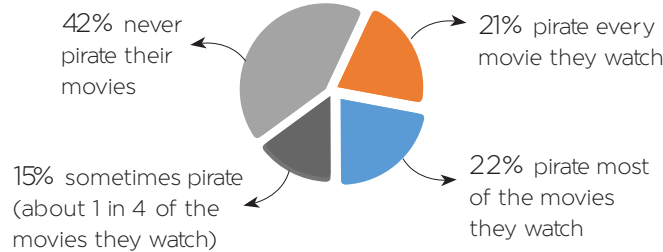

2015 report by Flicks.co.nz

Top 10 sites used for online piracy in New Zealand in 2017

	HOST	ALEXA RANK	LINK	ALEXA RANK	P2P	ALEXA RANK
1	vidzitiv	195	gostream.is	90	thepiratebay.org	21
2	gorillavidin	304	itswatchseries.to	116	rarbg.to	108
3	thevideome	438	primewire.ag	200	eztv.ag	214
4	beta.vidup.me	655	0123movies.com	241	freshseries.net	2346
5	dactlipsin	1225	putlockers.fm	254	avistaz.to	3044
6	longfiles.com	2367	solarmoviez.ru	270	speed.cd	3163
7	vidme	2480	yesmovies.to	293	piratebay.to	3553
8	hightail.com	2582	123movieshub.to	321	forums.mvgroup.org	3716
9	uploadrocket.net	2582	watch-series.is	390	freetpb.co.nr	4109
10	auroravid.to	6167	123moviesfree.ac	454	climeadozen.org	4737

Custom analysis of Alexa data (December 2017)

97% of all page views at pirate sites are at host sites, i.e. cyberlockers (6%) and link sites (91%), on average in 2017