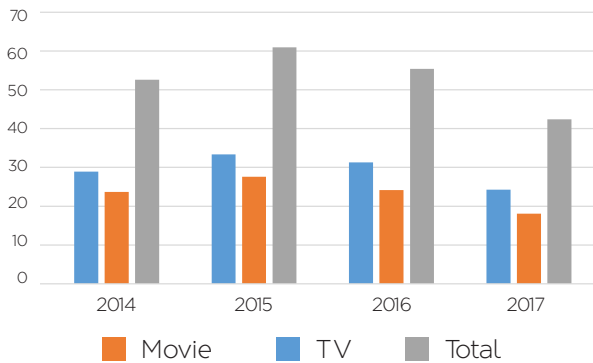

New Zealand's Piracy Landscape

42 million = total number of BitTorrent movie and TV downloads in 2017

Annual BitTorrent Movie & TV Download in millions

BitTorrent piracy has seen further reduction in 2017, possibly due to a user shift to link sites such as gostream.is and 123movies.

MovieLabs data (December 2017)

96.34% = percentage of high-risk advertisements (sex industry, gambling, malware) appearing on movie/TV pirate websites

Advertisements on Movie/TV pirate sites

- Mainstream advertising
- High-risk advertising