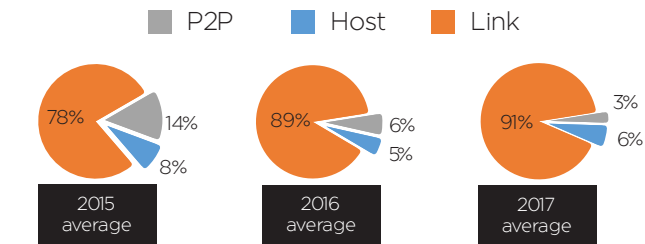

93.26% of ads were High Risk on music pirate sites, while 6.74% were Mainstream. 57.71% of High Risk ads on movie/TV pirate sites and 7.24% of ads on music pirates sites were malware.

Sweet As? Advertising on Rogue Websites in New Zealand. Dr. Paul A. Watters, Massey University (April 2014)

Custom analysis of Alexa data (December 2017)

97% of all page views at pirate sites are at host sites, i.e. cyberlockers (6%) and link sites (91%), on average in 2017

Piracy traffic by category

*The count of pageviews is the total number of times the pages of a website were viewed or refreshed within the selected time period. Page views per million indicates what fraction of all the page views by Alexa Toolbar users go to a particular site.