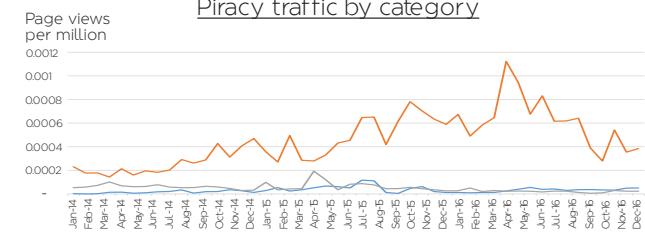

Custom analysis of Alexa data (December 2017)

97% of all page views at pirate sites are at host sites, i.e. cyberlockers (6%) and link sites (91%), on average in 2017

Piracy traffic by category

*The count of pageviews is the total number of times the pages of a website were viewed or refreshed within the selected time period. Page views per million indicates what fraction of all the page views by Alexa Toolbar users go to a particular site.