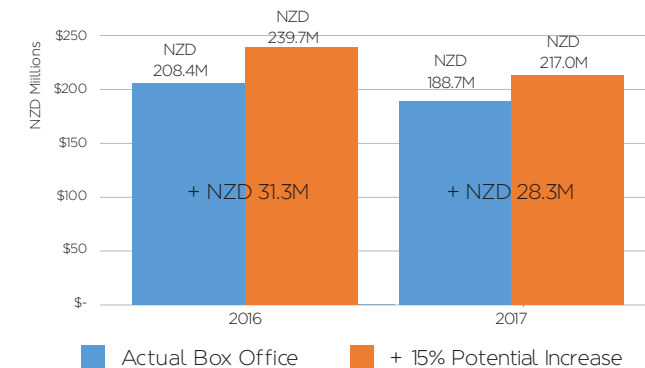

"The Dual Impact of Movie Piracy on Box-Office Revenue: Cannibalization and Promotion", Carnegie Mellon University (February 2016)