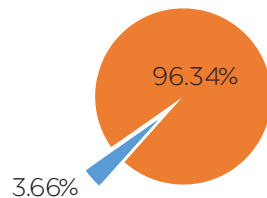

New Zealand's Piracy Landscape

42 million = total number of BitTorrent movie and TV downloads in 2017

Annual BitTorrent Movie & TV Download in millions

BitTorrent piracy has seen further reduction in 2017, possibly due to a user shift to link sites such as gostream.is and 123movies.

MovieLabs data (December 2017)

96.34% = percentage of high-risk advertisements (sex industry, gambling, malware) appearing on movie/TV pirate websites

Advertisements on Movie/TV pirate sites

- Mainstream advertising
- High-risk advertising

93.26% of ads were High Risk on music pirate sites, while 6.74% were Mainstream. 57.71% of High Risk ads on movie/TV pirate sites and 7.24% of ads on music pirates sites were malware.

Sweet As? Advertising on Rogue Websites in New Zealand. Dr. Paul A. Watters, Massey University (April 2014)

Custom analysis of Alexa data (December 2017)

97% of all page views at pirate sites are at host sites, i.e. cyberlockers (6%) and link sites (91%), on average in 2017

Piracy traffic by category

*The count of pageviews is the total number of times the pages of a website were viewed or refreshed within the selected time period. Page views per million indicates what fraction of all the page views by Alexa Toolbar users go to a particular site.